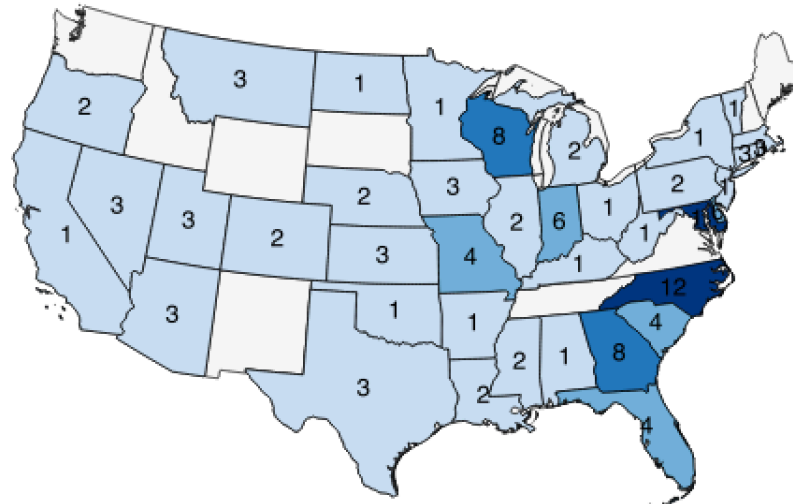

- **24,605 documented data sets**
- **8,462 users**
- **Feeds Geospatial Platform, contributing 20% of overall holdings**

Use NSGIC's Nation-wide Network Make Non-Federal Data Sources More Accessible

No. State Agencies Registering Data

44 States Participating
124 Total Agencies

as of 08/30/2017

No. Datasets Registered by State Agencies

4,895 Total Datasets

as of 08/30/2017

GIS Inventory: Value/Purpose

For

My state's users