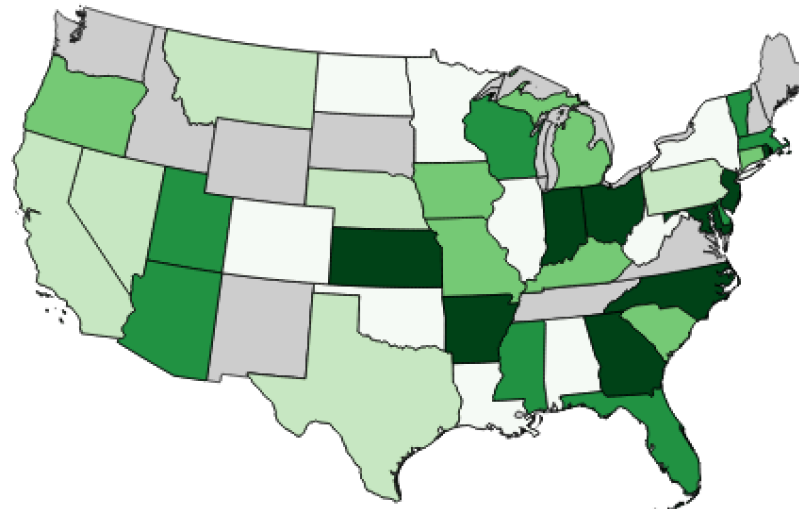

- **24,605 documented data sets**
- **8,462 users**
- **Feeds Geospatial Platform, contributing 20% of overall holdings**

Use NSGIC's Nation-wide Network Make Non-Federal Data Sources More Accessible

No. State Agencies Registering Data

44 States Participating
124 Total Agencies

as of 08/30/2017

No. Datasets Registered by State Agencies

4,895 Total Datasets

as of 08/30/2017

GIS Inventory: Value/Purpose

For

My state's users